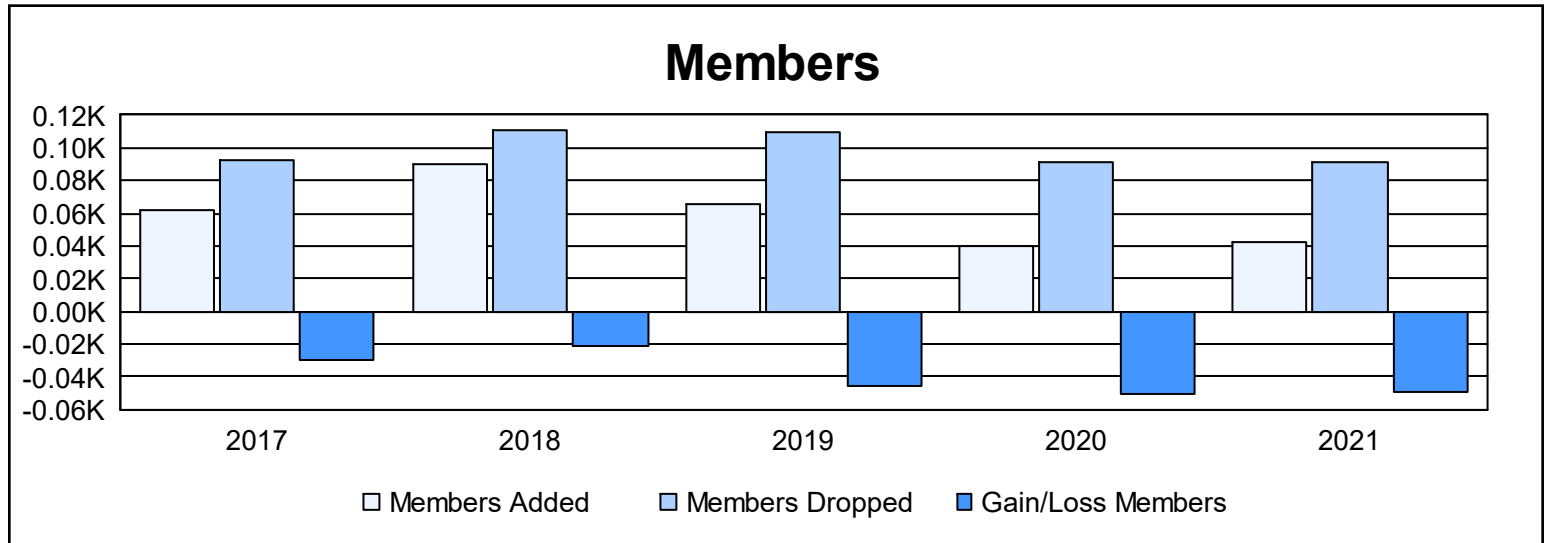

Year	New Clubs	Dropped Clubs	Gain/ Loss Clubs	New Members	Charter Members	Reinstate Members	Transfer Members	Total Member Added	Total Members Dropped	Gain/ Loss Members
2016-2017	0	0	0	57	0	4	1	62	92	-30
2017-2018	0	1	-1	79	0	1	10	90	111	-21
2018-2019	1	2	-1	29	35	0	1	65	110	-45
2019-2020	0	2	-2	33	0	3	4	40	91	-51
2020-2021	0	0	0	35	0	4	3	42	91	-49
<b>Average</b>	<b>0</b>	<b>1</b>	<b>-1</b>	<b>47</b>	<b>7</b>	<b>2</b>	<b>4</b>	<b>60</b>	<b>99</b>	<b>-39</b>

### Membership Composition June 2021 Cumulative