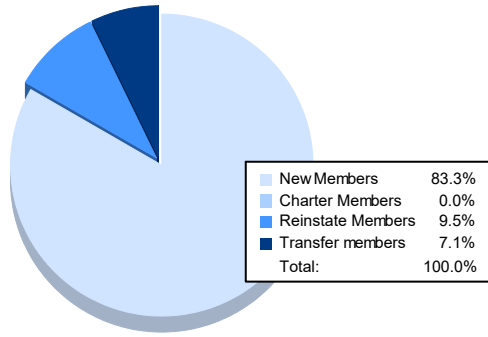

Year	New Clubs	Dropped Clubs	Gain/ Loss Clubs	New Members	Charter Members	Reinstate Members	Transfer Members	Total Member Added	Total Members Dropped	Gain/ Loss Members
2016-2017	0	0	0	57	0	4	1	62	92	-30
2017-2018	0	1	-1	79	0	1	10	90	111	-21
2018-2019	1	2	-1	29	35	0	1	65	110	-45
2019-2020	0	2	-2	33	0	3	4	40	91	-51
2020-2021	0	0	0	35	0	4	3	42	91	-49
<b>Average</b>	<b>0</b>	<b>1</b>	<b>-1</b>	<b>47</b>	<b>7</b>	<b>2</b>	<b>4</b>	<b>60</b>	<b>99</b>	<b>-39</b>

### Membership Composition June 2021 Cumulative