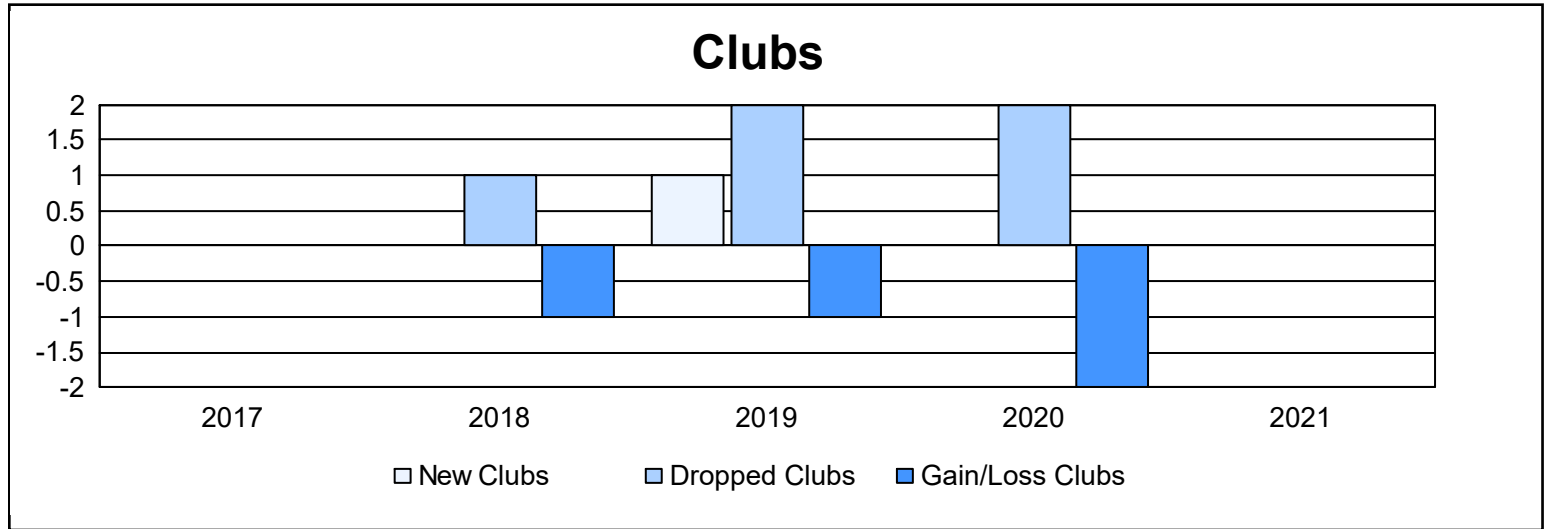

Year	New Clubs	Dropped Clubs	Gain/ Loss Clubs	New Members	Charter Members	Reinstate Members	Transfer Members	Total Member Added	Total Members Dropped	Gain/ Loss Members
2016-2017	0	0	0	57	0	4	1	62	92	-30
2017-2018	0	1	-1	79	0	1	10	90	111	-21
2018-2019	1	2	-1	29	35	0	1	65	110	-45
2019-2020	0	2	-2	33	0	3	4	40	91	-51
2020-2021	0	0	0	35	0	4	3	42	91	-49
<b>Average</b>	<b>0</b>	<b>1</b>	<b>-1</b>	<b>47</b>	<b>7</b>	<b>2</b>	<b>4</b>	<b>60</b>	<b>99</b>	<b>-39</b>

### Membership Composition June 2021 Cumulative